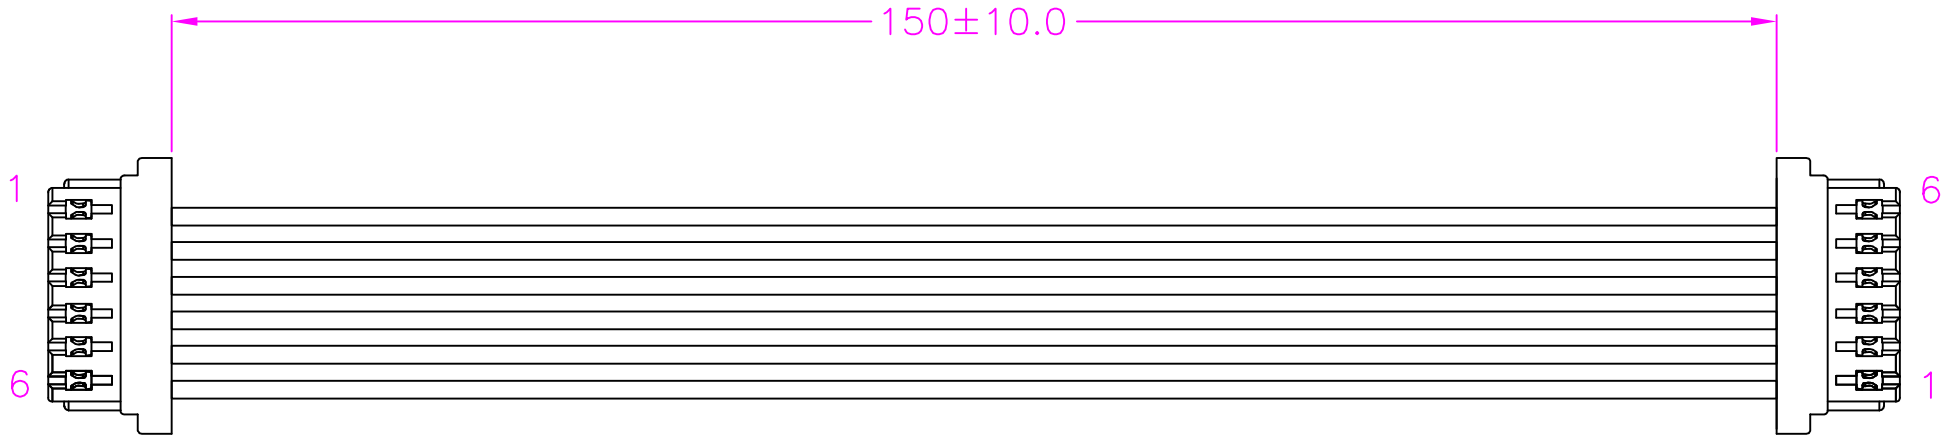

P1: HOUSING 6P

P2: HOUSING 6P

INFORMATION

P1: HOUSING 0.80mm PITCH, 6PIN, FEMALE, WHITE IN INSULATOR COLOR  
 TIN PLATING ON CONTACT AREA  
 P2: HOUSING 0.80mm PITCH, 6PIN, FEMALE, WHITE IN INSULATOR COLOR  
 TIN PLATING ON CONTACT AREA  
 WIRE HARNESS: UL10064, 32 AWG, OD:0.38mm, PVC

PIN ASSIGNMENT

P1		P2
1	BLACK	6
2	BLACK	5
3	BLACK	4
4	BLACK	3
5	BLACK	2
6	BLACK	1

PART NUMBER:

LHUUH - T 0 - 7 3

SERIES

FEMALE/FEMALE

TIN PLATING ON TERMINAL

TOLERANCES	
X.±0.40	.XX±0.20
.X±0.30	.XXX±0.10

REV.	A	DRAWN BY	Zhong 2018/11/22	TITLE	HOUSING TO HOUSING, 0.80mm PITCH, 6PIN, VERTICAL, WIRE HARNESS				
		APPROVED BY	Lion 2018/11/22	DRAW NO.	LHUUH-003	UNIT	MM	Sheet	1/1